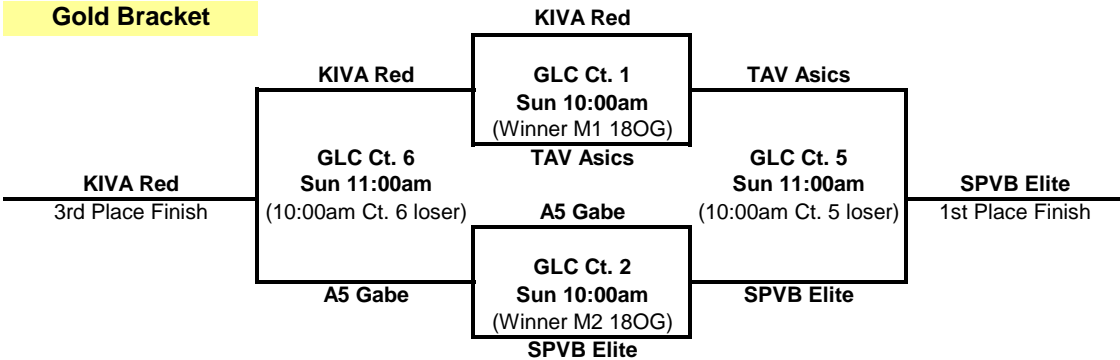

Teams determined by Rd. 1 pool finish

16 Open Division
 Sunday, February 15
 Great Lakes Center

Gold Bracket

Silver Bracket

Teams determined by Rd. 1
pool finish

16 Open Division
Sunday, February 15
Great Lakes Center

Bronze Bracket

Flight 1 Bracket

16 Open Division

Sunday, February 15
Great Lakes Center

Flight 2 Bracket