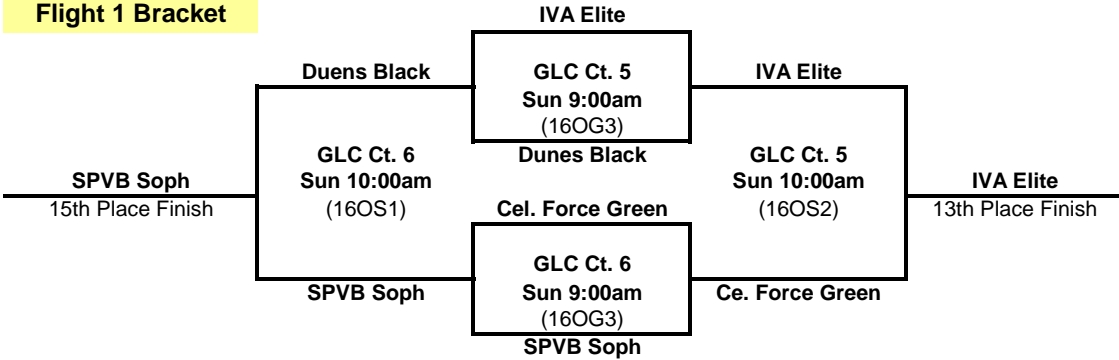

Teams determined by Rd. 1 pool finish

16 Open Division
 Sunday, February 15
 Great Lakes Center

Gold Bracket

Silver Bracket

Teams determined by Rd. 1
pool finish

16 Open Division
Sunday, February 15
Great Lakes Center

Bronze Bracket

Flight 1 Bracket

16 Open Division

Sunday, February 15
Great Lakes Center

Flight 2 Bracket