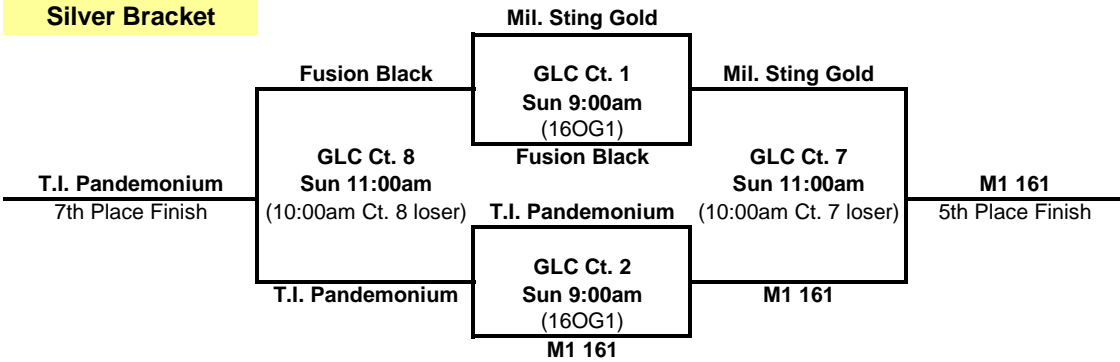

Teams determined by Rd. 1 pool finish

16 Open Division
 Sunday, February 15
 Great Lakes Center

Gold Bracket

Silver Bracket

Teams determined by Rd. 1
pool finish

16 Open Division
Sunday, February 15
Great Lakes Center

Bronze Bracket

Flight 1 Bracket

16 Open Division

Sunday, February 15
Great Lakes Center

Flight 2 Bracket