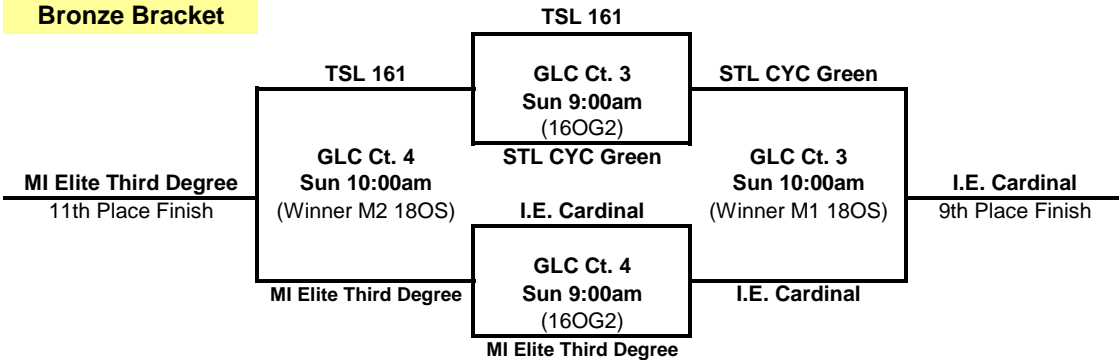

Teams determined by Rd. 1 pool finish

16 Open Division
 Sunday, February 15
 Great Lakes Center

Gold Bracket

Silver Bracket

Teams determined by Rd. 1
pool finish

16 Open Division
Sunday, February 15
Great Lakes Center

Bronze Bracket

Flight 1 Bracket

16 Open Division

Sunday, February 15
Great Lakes Center

Flight 2 Bracket